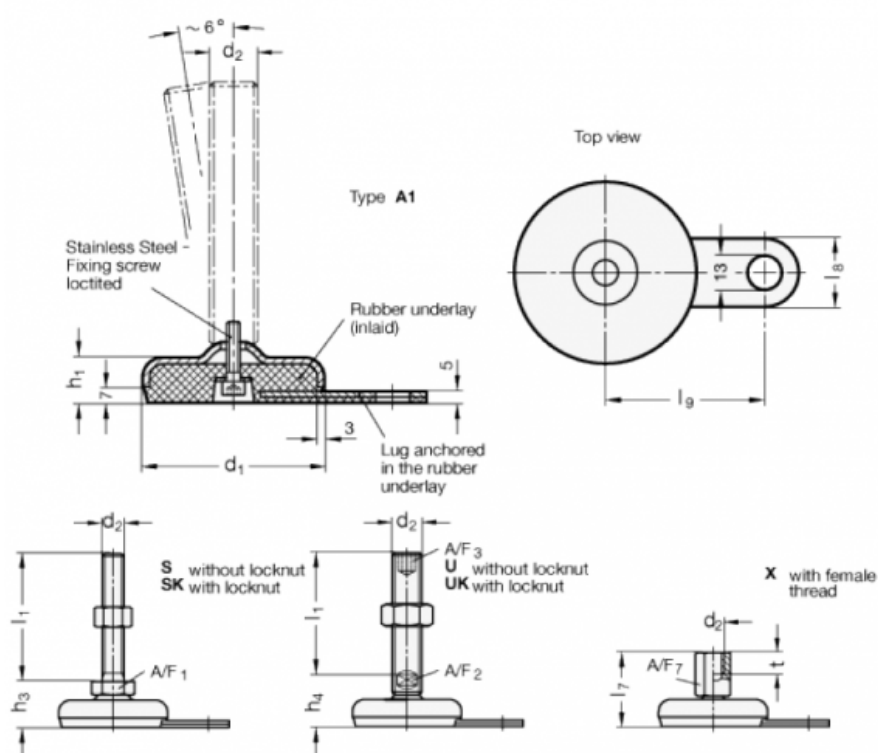

Article number: 203280M850A1S

Description: E+G levelling foot
GN 32-80-M8-50-A1-S

Note: S Without nut, External hexagon at the bottom

Measures

A/F1	= 17
d1	= 80
d2	= M8
h1	= 20
h3	= 28
l1	= 50
l8	= 30
l9	= 70